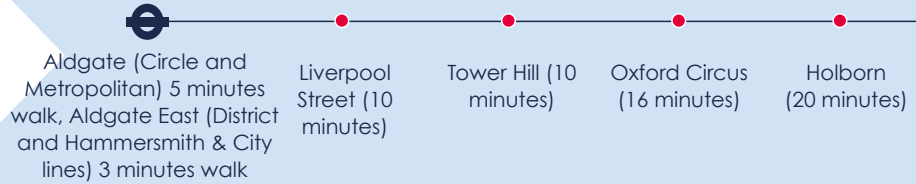

# THE CURVE, ALDGATE EAST

## GETTING AROUND

Single studio

Single en-suite

The Curve is our most popular summer residence. Set in the heart of London in Zone 1, this residence combines sleek and stylish living, with endless communal areas and FREE Wi-Fi throughout. Offering Single en-suite and studios, all with private bathrooms. Free gym on-site. London Nest staff live in The Curve during the summer organising social events.